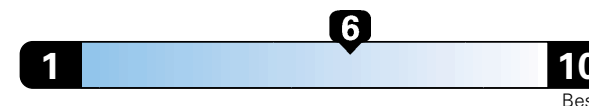

ALFA ROMEO GIULIA VELOCE RWD

2022 MODEL YEAR

THIS VEHICLE IS MANUFACTURED TO MEET SPECIFIC UNITED STATES REQUIREMENTS. THIS VEHICLE IS NOT MANUFACTURED FOR SALE OR REGISTRATION OUTSIDE OF THE UNITED STATES.

MANUFACTURER'S SUGGESTED RETAIL PRICE OF THIS MODEL INCLUDING DEALER PREPARATION

Base Price: **$45,390**

ALFA GIULIA TI RWD

Exterior Color: Vulcano Black Metallic Exterior Paint

Interior Color: Black Interior Color

Interior: Sport Leather Seats

Engine: 2.0L 280HP I4 DI Turbo Engine w/ Engine Stop/Start

Transmission: 8-Speed Automatic 8HP50 Transmission

STANDARD EQUIPMENT (UNLESS REPLACED BY OPTIONAL EQUIPMENT)

FUNCTIONAL/SAFETY FEATURES

- Full-Speed Forward-Collision Warning Plus
- Lane Departure Warning
- Adaptive Cruise Control with Full Stop
- Blind Spot and Cross Path Detection
- Front and Rear Park-Assist Sensors
- Dual-Advanced Front Airbags
- Supplemental Side-Curtain Front and Rear Air Bags
- LATCH-Ready Child-Seat Anchor System
- High Performance Adaptive Bi-Xenon Headlamps
- Rear Back-up Camera
- Automatic-Dimming Exterior Mirrors
- Power Folding Heated Mirrors
- Rain-Sensitive Windshield Wipers
- Passive Entry / Push-Button Start
- Remote-Start System
- Engine Stop - Start System
- Heated Washer Nozzles
- Universal Garage-Door Opener
- Air Quality System
- Carbon Fiber Drive Shaft
- Alfa DNA Drive Mode System
- Dual Dark Exhaust Tips
- Sport Suspension

INTERIOR FEATURES